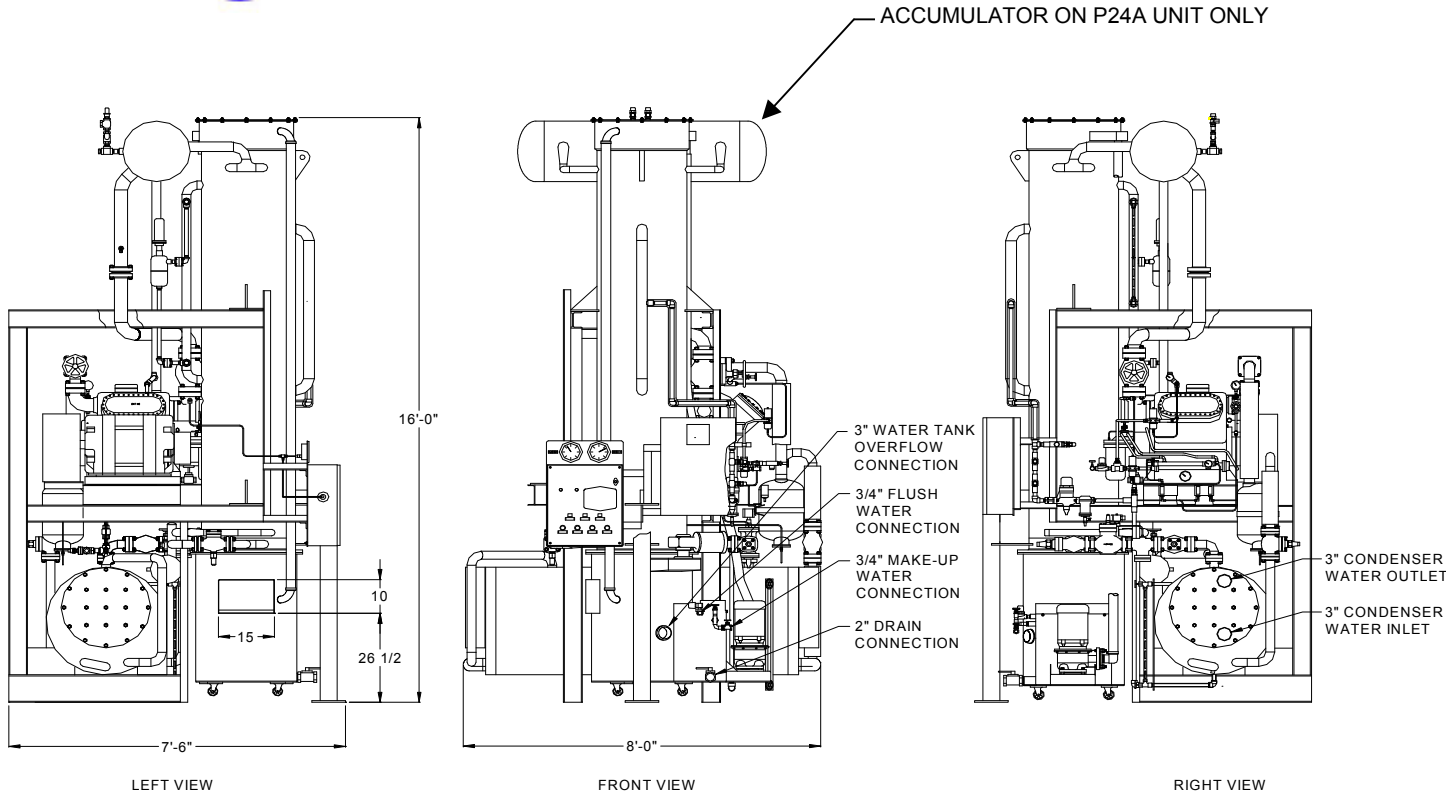

# Vogt Tube-Ice Machines

SPECIFICATIONS						
	MODEL P24A (Ammonia Refrigerant)			MODEL P24F (R-404a Refrigerant)		
WATER TEMPERATURE	STANDARD CAPACITY, TONS PER 24 HOURS					
	7/8" DIA. ICE	1 1/8" DIA. ICE	1 3/8" DIA. ICE	7/8" DIA. ICE	1 1/8" DIA. ICE	1 3/8" DIA. ICE
80 °F	20.5	21.5	20.0	21.7	22.6	21.9
70 °F	21.5	22.6	21.0	22.8	23.8	23.1
60 °F	22.6	23.9	22.2	24.0	25.1	24.3
50 °F	23.8	25.3	23.4	25.3	26.5	25.7
WEIGHT (LBS)	OPERATING: 13,360 SHIPPING: 11,800	OPERATING: 13,760 SHIPPING: 12,200	OPERATING: 13,760 SHIPPING: 12,200	OPERATING: 13,160 SHIPPING: 11,600	OPERATING: 13,560 SHIPPING: 12,000	OPERATING: 13,560 SHIPPING: 12,000
STANDARD ELECTRICAL REQUIREMENTS	POWER: 460V, 3P, 60 Hz    CONTROLS: 230 V, 1P, 60 Hz (OPTIONAL ELECTRICAL ARRANGEMENTS ON REQUEST)					